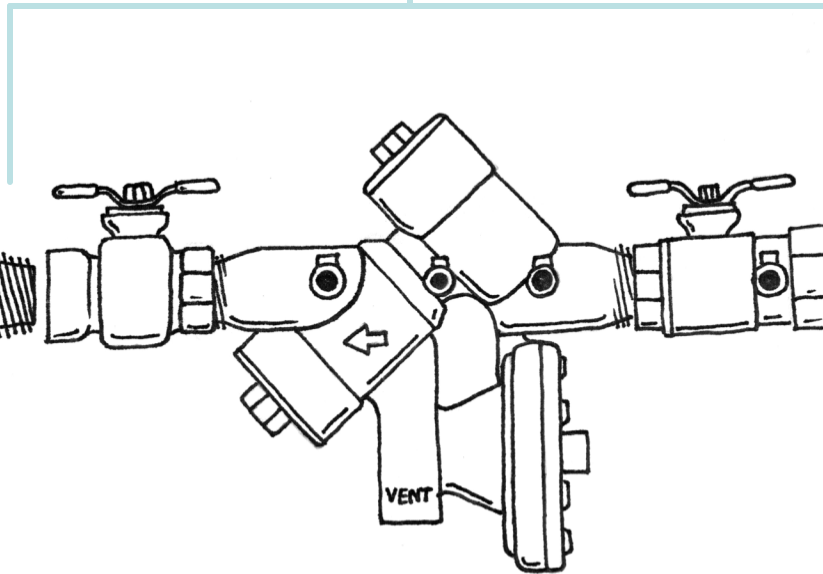

# RP Backflow Preventer

**Street 90**  
(female x male)

**Street 90**  
(female x male)

**Threaded Pipe**  
(4"-6" Nipple)

**Threaded Pipe**  
(4"-6" Nipple)

**Union**

**Union**

**Threaded Pipe**  
(12"-24" Nipple)

**Threaded Pipe**  
(12"-24" Nipple)

12"

**90**  
(female x female)

**90**  
(female x female)

**PVC Slip x Male Adapter**